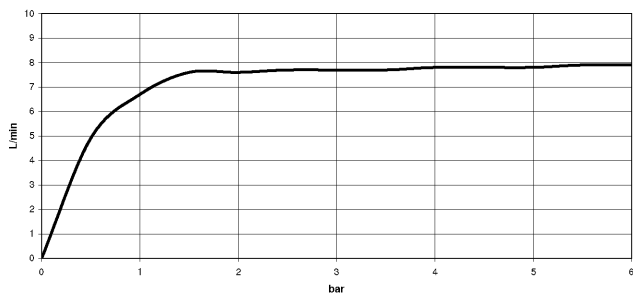

DORNBRACHT YAMOU Shower head - Chrome

28 503 831

- 180-210mm projection
- ball-joint pivotable through 30°
- normal flow
- with anti-scale system
- spray head Ø 100mm
- rosette Ø 55 mm
- 1/2" connection
- max. flow 6.8 l/min
- rosette Ø 55 mm

Chrome

28 503 831-00

Soft Black

28 503 831-69

DORNBACHT YAMOU Shower head - Chrome

28 503 831

Flow rate chart

Certificates